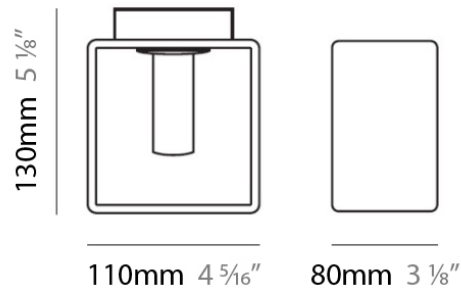

DOMINO SURFACE

D82033-WHI

PROJECT	_____
TYPE	_____
NOTES	_____
QUANTITY	_____
DATE	_____

GENERAL

Series: Domino
Brand: Panzeri
Division: Design
Mounting Type: Surface
Mounting Location: Ceiling
Subcategory: Ambient

PHYSICAL

Shape: Rectangle
Length (mm): 110
Length (in): 4 ⁵/₁₆"
Width (mm): 80
Width (in): 3 ¹/₈"
Height (mm): 130
Height (in): 5 ¹/₈"
Light Distribution: Direct / Indirect
Weight (kg): 1.23
Weight (lbs): 2.71
Diffuser: Matte White Blown Glass
Fixture Material: Glass / Aluminum

ELECTRICAL

Number of Lamps: 1
Lamp Type: LED Retrofit / Halogen
Lamp Shape: T4
Bulb Included: Bulb Not Included
Total Output Wattage (W): 13 / 60
Max. Wattage Per Lamp (W): 13 / 60
Lamp Base: G9
Input Voltage (V): 120

LED

OPTICAL

RATINGS AND CERTIFICATIONS

Certified By: Certified for North American Standards
IP rating: IP20