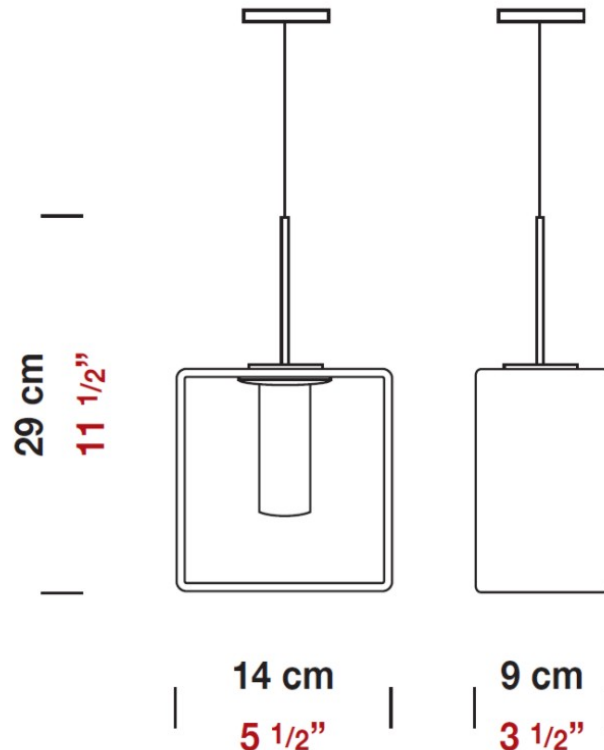

DOMINO SUSPENSION

D81048-BLK

PROJECT _____

TYPE _____

NOTES _____

QUANTITY _____

DATE _____

GENERAL

Series: Domino

Brand: Panzeri

Division: Design

Mounting Type: Suspension

Mounting Location: Ceiling

Subcategory: Pendant

PHYSICAL

Length (mm): 140

Length (in): 5 1/2

Width (mm): 90

Width (in): 3 7/16

Height (mm): 290

Height (in): 11 7/16

Max. Overall Height (mm): 2290

Max. Overall Height (in): 90 3/16

Weight (kg): 1.23

Weight (lbs): 2.71

Diffuser: Black Blown Glass

ELECTRICAL

Number of Lamps: 1

Lamp Type: LED Retrofit / Halogen

Bulb Included: Bulb Not Included

Total Output Wattage (W): 13 / 60

Max. Wattage Per Lamp (W): 13 / 60

Lamp Base: G9

LED

OPTICAL

RATINGS AND CERTIFICATIONS

Certified By: CSA Certified to UL and CSA Standards

IP rating: IP20