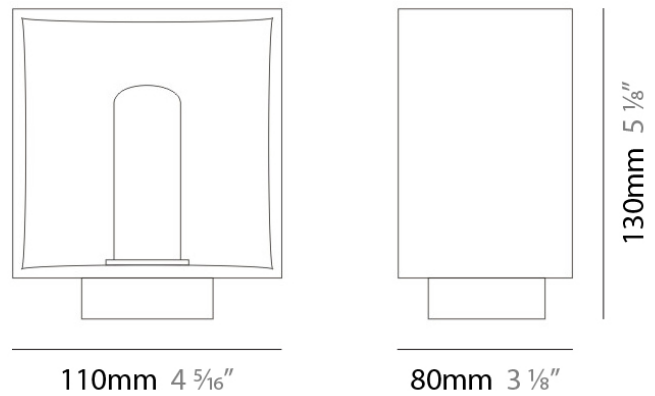

DOMINO PORTABLE

D84080

PROJECT
TYPE
NOTES
QUANTITY
DATE

GENERAL

Series: Domino
Brand: Panzeri
Division: Design
Mounting Type: Portable
Mounting Location: Table
Subcategory: Table

PHYSICAL

Shape: Cube
Length (mm): 110
Length (in): 4 ⁵/₁₆
Width (mm): 80
Width (in): 3 ¹/₈
Height (mm): 130
Height (in): 5 ¹/₈
Light Distribution: Omnidirectional
Weight (kg): 1.23
Weight (lbs): 2.7
Diffuser: Black Blown Glass
Fixture Finish: Metallic Gray
Fixture Material: Glass / Aluminum

ELECTRICAL

Number of Lamps: 1
Lamp Type: LED Retrofit
Lamp Shape: T4
Bulb Included: Bulb Not Included
Total Output Wattage (W): 3
Max. Wattage Per Lamp (W): 3
Lamp Base: G9
Input Voltage (V): 120

LED

OPTICAL

RATINGS AND CERTIFICATIONS

Certified By: CSA Certified to UL and CSA Standards
IP rating: IP40